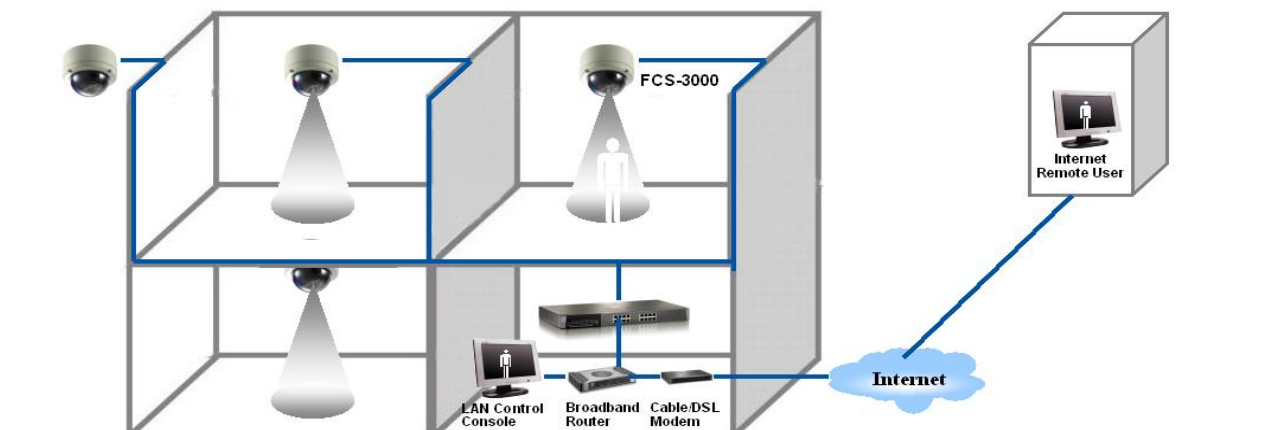

Camera Specification

- **Camera/ Lens**
  Sensor Type: 1/3" color CCD sensor,
  Horizontal Resolution: 380 TV lines
  0 Lux when IR on;
  IR distance: 10m
  AGC/ AWB/ AES/ Flickless
  Electronic shutter: 1/60 to 1/100,000 sec
  Board Lens 3.6mm, F2.0
  Zoom: 10x optical zoom; 10x digital zoom

Microphone

- Omni-directional
- Frequency: 50 – 16,000Hz
- S/N ratio: more than 60dB

Audio

- **Audio Codec**
  32/24/8Kbps(optional)
- **Features**
  Simplex/Half duplex/Full duplex audio communication
  Acoustic echo cancellation
  External microphone connector
  Audio output connector

Security

- 3-level of user privilege
- ID/Password authentication

Bundled Software

- View and record live video from up to 16 cameras simultaneously
- Recording for the synchronized video & audio
- Manual, event-driven and schedule recording mode
- Zero waiting database searching and event preview
- Hard disk storage indicator and alarm

Hardware

- **Regulation Rated**
  IP 66
- **General I/O**
  1 sensor input(max. 12VDC 50mA)
  1 relay output(max. 24VDC 1A, 125VAC 0.5A)
- **LEDs**
  System power and status indicator
  System activity and network link indicator
- **Power**
  12VDC, 1.5A external universal power supply
- **Temperature**
  Operating: 0°C -50°C (32°F -122°F)
- **Humidity**
  Operating: 95% (RH)
- **Dimension**
  Ø 127mm x 113mm (H)
- **Weight**
  830g
- **EMI and Safety**
  FCC, CE

Product Diagram

Ordering Information

- FCS-3000: Day/Night IP Dome Camera (Indoor/Outdoor Operation)