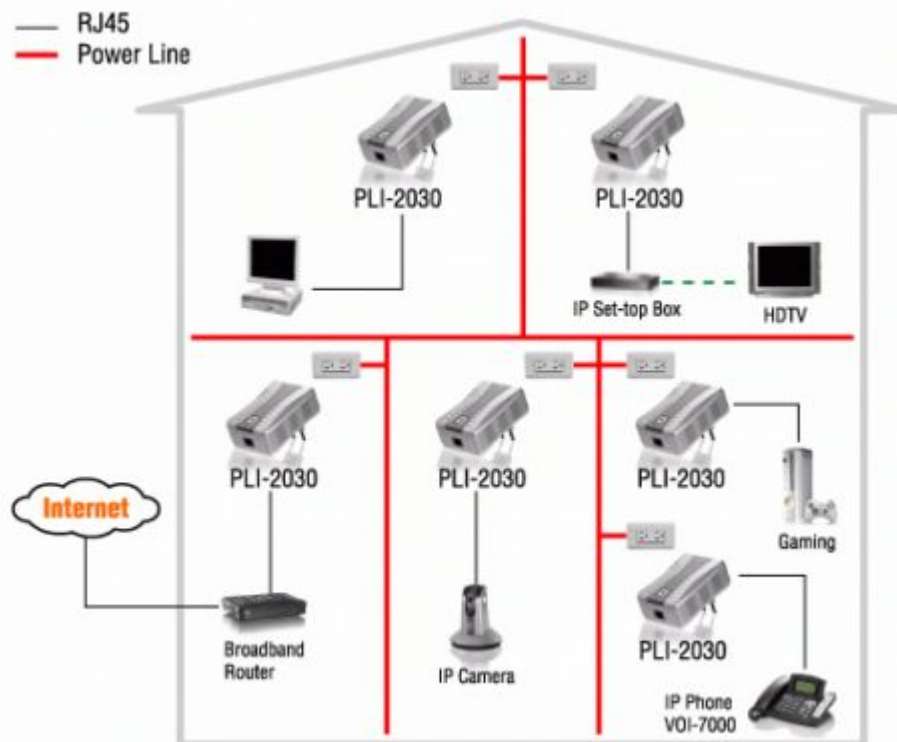

Technical Specification

- **Network Protocol Compatibility**
  IEEE 802.3 (10Base-T) Ethernet
  IEEE 802.3u (10Base-Tx) Fast Ethernet
  IEEE 802.3x (Half-duplex back pressure)
  IEEE 802.3x (Full-duplex flow control)
- **Port**
  10/100Mbps Ethernet RJ-45
  Auto-negotiation, Auto MDI/MDIX
- **Modulation**
  1024/256/64/16/8 QAM, QPSK, BPSK
- **Frequency Band**
  2 Mhz to 30 Mhz
- **Security**
  128-bit AES Link Encryption with key management
- **Data Rate**
  Up to 200 Mbps
- **LEDs**
  Power
  HomePlug Link/Act
  Ethernet Link/Act
- **OS Supported for included Network Utility**
  Windows™ 2000/XP *
- **Power input**
  AC 100-240V, 50-60 Hz
  USA, EU, UK and AU Power Plug available
- **Temperature**
  Operating: 0°C ~45°C
  Storage: -25°C ~70°C
- **Humidity**
  Operating: 10% ~ 90% (non-condensing)
- **Dimension**
  103.0mm(L) * 71.5mm(W) * 38.0mm(H)
- **EMI and Safety**
  FCC Part 15 Class B, 3-home FCC Certificate
  CE Mark
  UL, cUL IEC950
  CE LVD

Product Diagram

Ordering Information

PLI-2030: 200Mbps HomePlug AV

For more information, please contact your LevelOne representative, or visit our website
All technical specifications are subject to change without notice.
All mentioned brand names are registered trademarks and property of their owners
www.level1.com